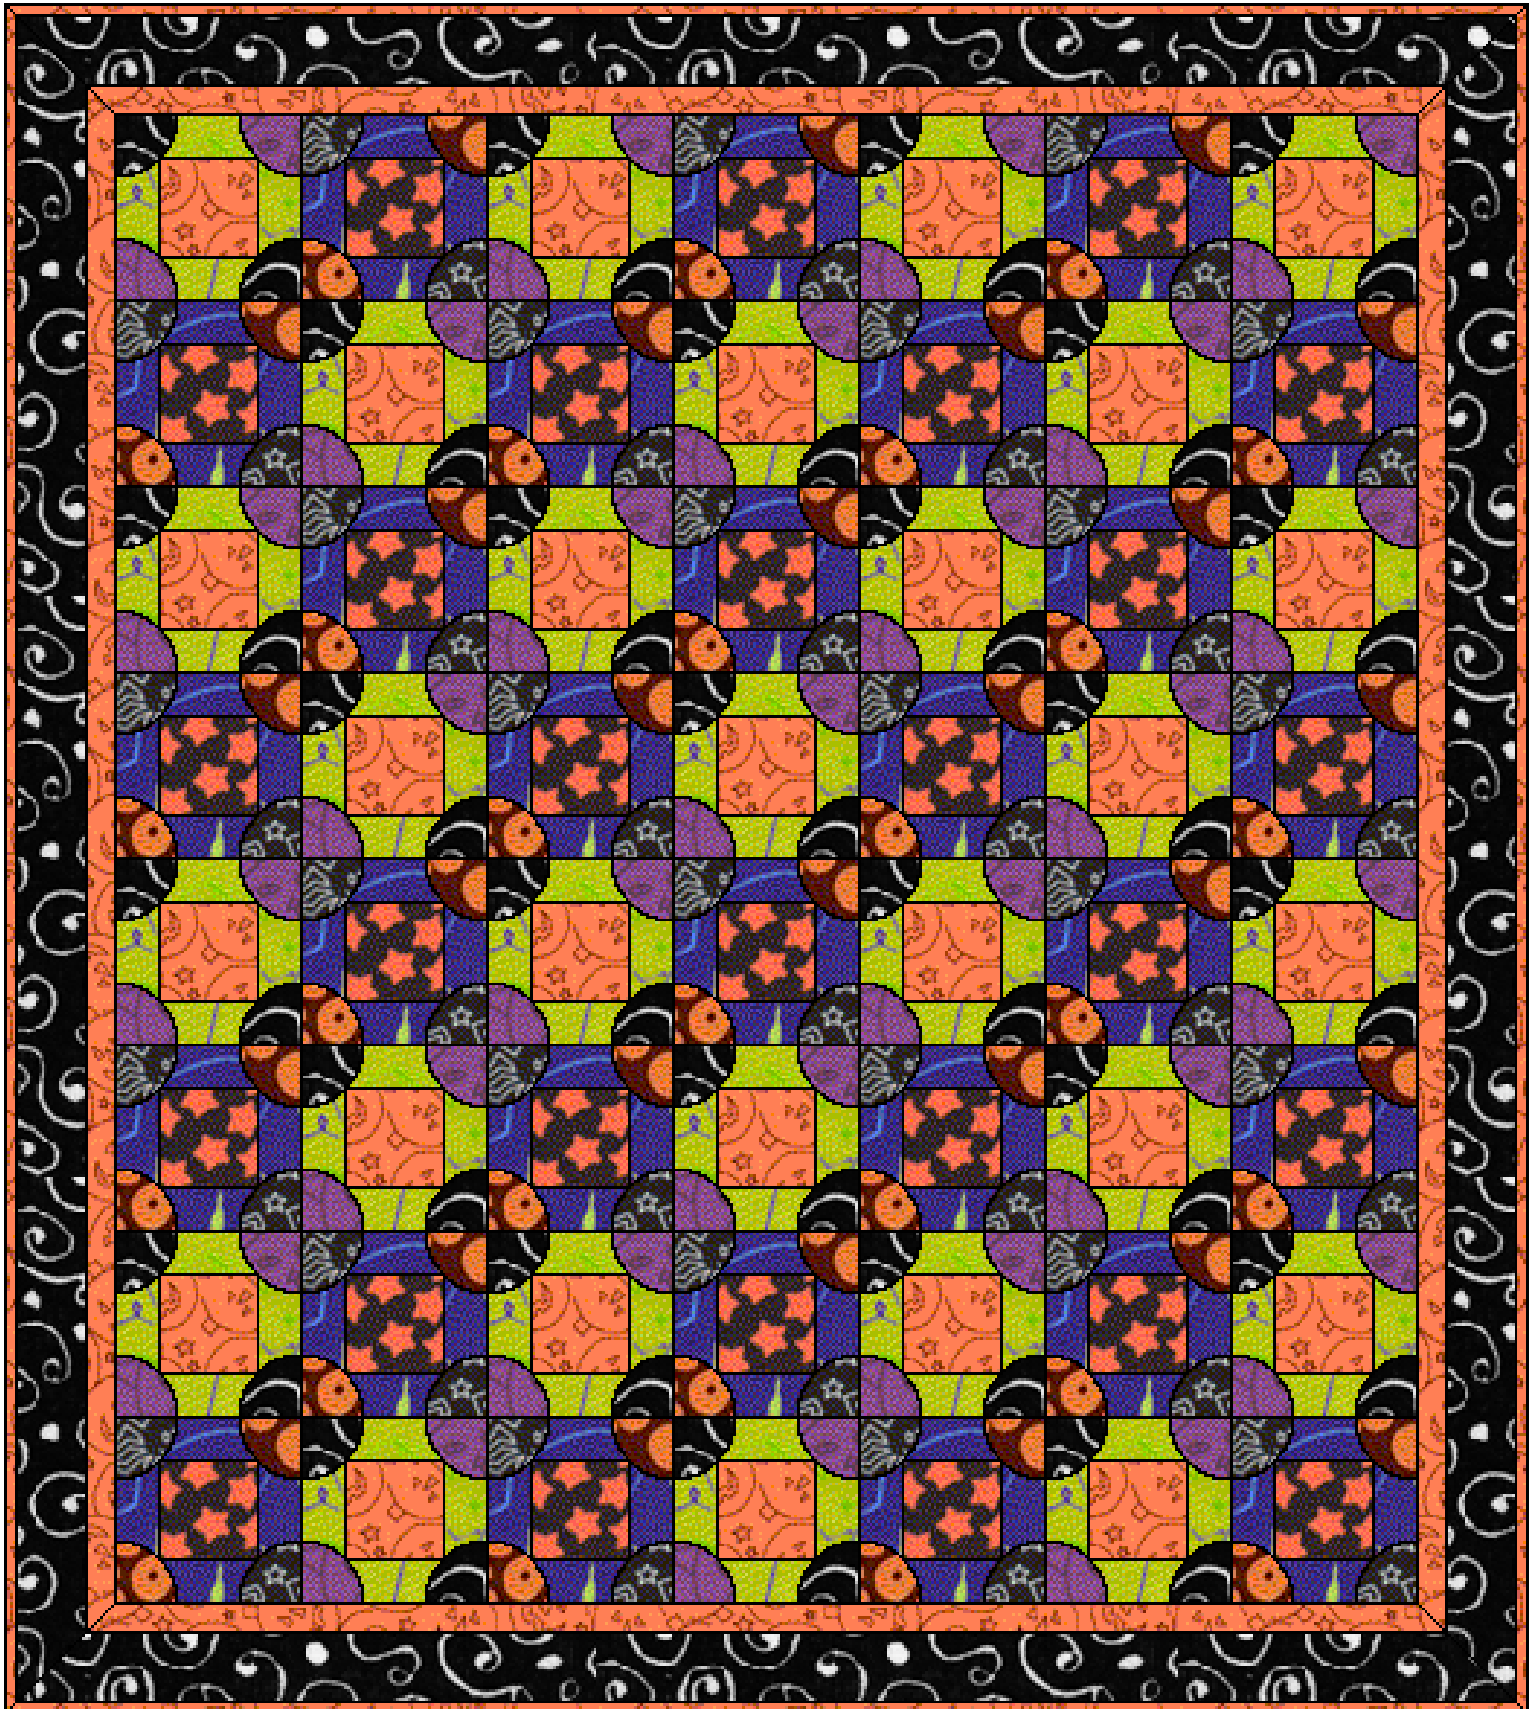

Halloweey Fun!!!  
Overall Size: 65.50 by 73.50 inches

Fabric key	Number of patches	Yardage estimate	Fabric key	Number of patches	Yardage estimate
	60	2 + 1/2		56	5/8
	28	5/8		36	4 + 1/8
	56	5/8		112	1 + 1/8
	112	1 + 1/8		56	5/8

\* The estimate for this fabric assumes that long strips are NOT pieced (single strip of fabric).  
Width of borders measure as follows:

Inside border: 1.25 inches  
Middle border: 3 inches  
Binding: 1/2 inch

Halloween block #1

Pattern for 8.00x8.00 block